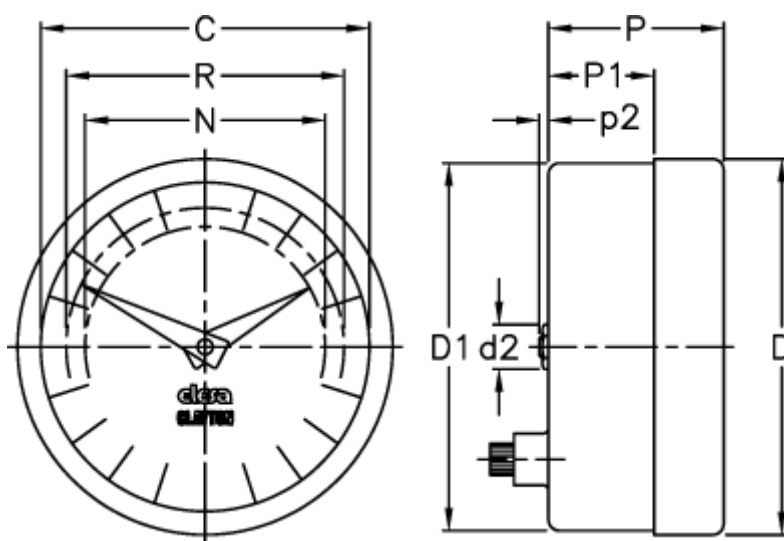

Article number: 2307024102

Description: E+G Positive drive indicator  
PA01-0012-S

## Measures

C = 42

R = 37

D = 49.6

D1 = 48.3

d2 = 8

N = 30

P = 30

P1 = 20.5

p2 = 1.6